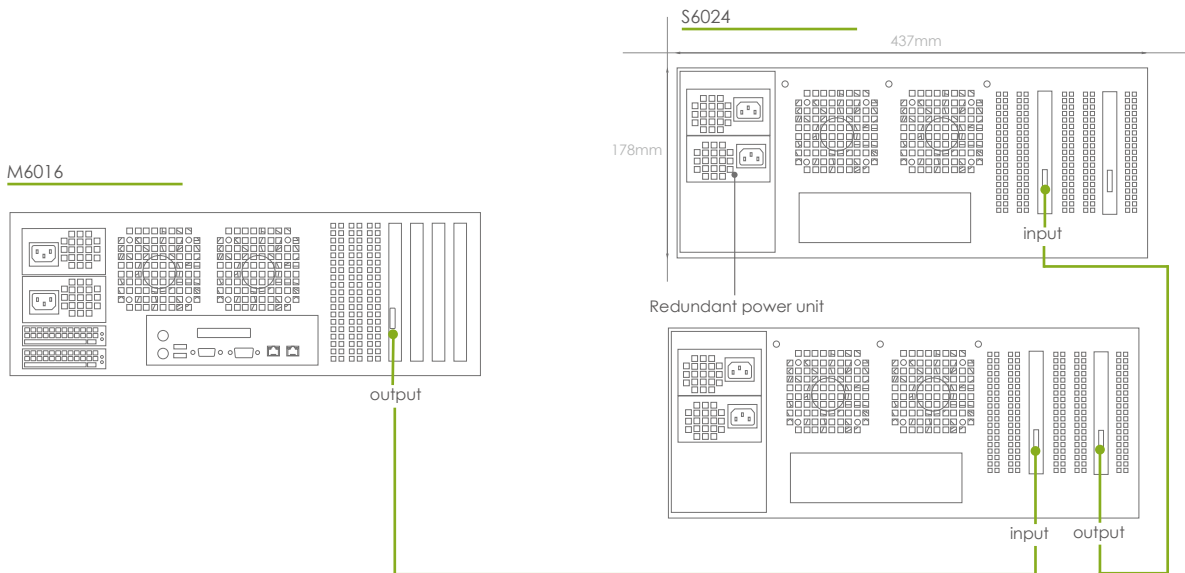

# S6024 Rackmount Extended Storage

GVD Extended Storage Server S6024 has 24 hard disk trays at its front to add 240TB to a True Enterprise NVR. Simply connect an S6024 to a True Enterprise NVR (M6024 for example) by the SAS connectors at their rears to boost the storage of the NVR to 480TB. Together they bring an ideal solution for the large-scale or mission-critical projects that need to be online around the clock. They are your best choice for shopping complexes or large banking business.

| Product     | S6024                    |                               |
|-------------|--------------------------|-------------------------------|
| System      | Name                     | Extended Storage (DAS Server) |
| Storage     | interface                | 3.5" SATA HDD                 |
|             | HDD trays/bays           | 24 pcs (hotswappable)         |
|             | Capacity                 | 240TB (24 x 10TB)             |
|             | RAID level               | Depending on the host         |
|             | Recording capacity       | 240TB (24 x HDDs)             |
| Power       | Voltage                  | 100~240 VAC, 50-60 Hz         |
|             | Redundancy               | Yes                           |
|             | Consumption              | 202W                          |
| Environment | Operating temperature    | 5°C ~ 35°C (41°F ~ 95°F)      |
|             | Storage temperature      | -40°C ~ 70°C (-40°F ~ 158°F)  |
|             | Operating humidity       | 8% ~ 90% (non-condensing)     |
|             | Storage humidity         | 5% ~ 95% (N/An-condensing)    |
| Mechanic    | Dimensions(W)x(H)x(D)    | 437 x178 x 660 mm             |
|             | Net weight (without HDD) | 34 Kg                         |
|             | Chassis                  | 4U rackmountable chassis      |